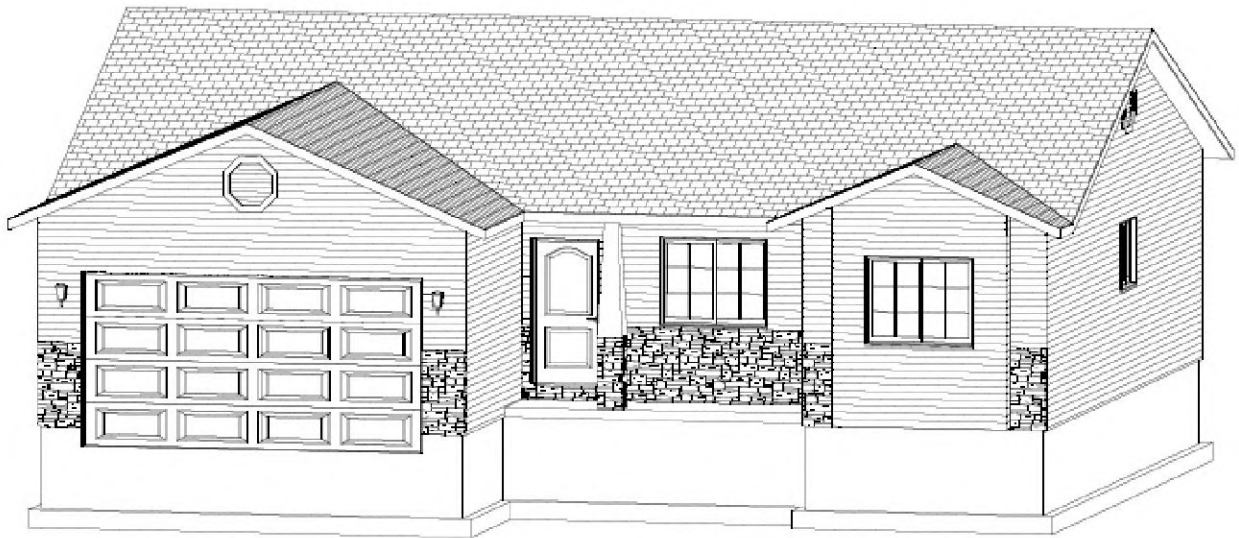

- ◆ 1200 Sq Ft
- ◆ 3 Bedrooms
- ◆ 2 Bathrooms
- ◆ Vaulted Ceilings
- ◆ Open Floor Plan

Redmond I

HIGHMARK CONSTRUCTION

For more Information please con-
tact Jared at 764-9200 or 753-

3131

jared@mv399.com

www.highmarknow.com