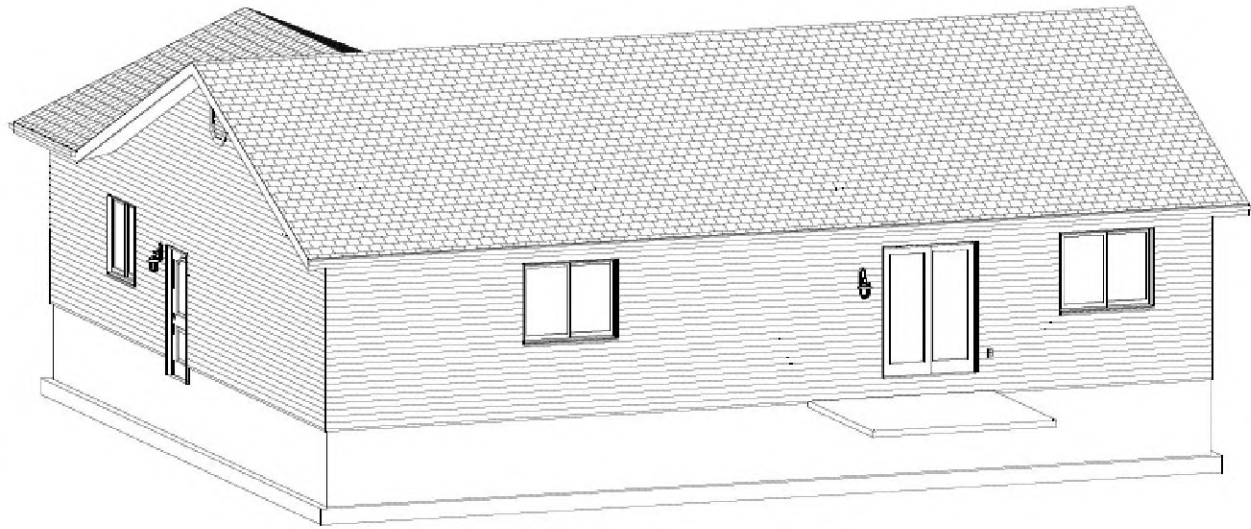

- ◆ 1259 Sq Ft
- ◆ 3 Bedrooms
- ◆ 2 Bathrooms
- ◆ Vaulted Ceilings
- ◆ Open Floor Plan

Redmond II

HIGHMARK

CONSTRUCTION

For more Information please con-
tact Jared at 764-9200 or 753-

3131

jared@mv399.com

www.highmarknow.com