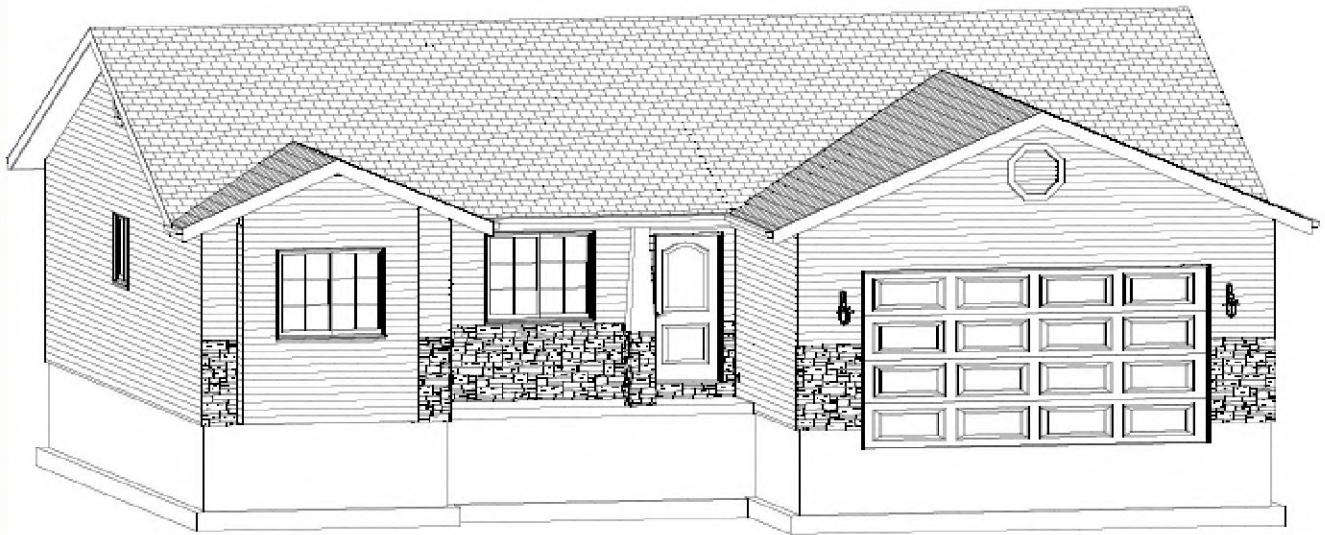

- ◆ 1259 Sq Ft
- ◆ 3 Bedrooms
- ◆ 2 Bathrooms
- ◆ Vaulted Ceilings
- ◆ Open Floor Plan

Redmond II

HIGHMARK

CONSTRUCTION

For more Information please con-
tact Jared at 764-9200 or 753-

3131

jared@mv399.com

www.highmarknow.com