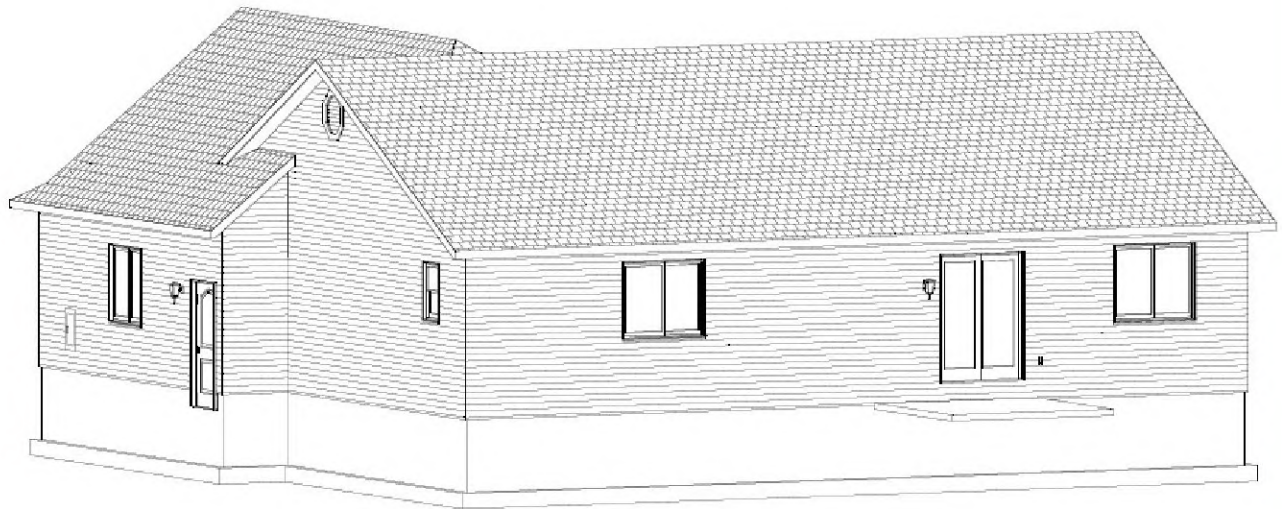

1
2

- ◆ 1336 Sq Ft
- ◆ 3 Bedrooms
- ◆ 2 Bathrooms
- ◆ Vaulted Ceilings
- ◆ Open Floor Plan

Redmond III

HIGHMARK

CONSTRUCTION

For more information please con-
tact Jared at 764-9200 or 753-

3131

jared@mv399.com