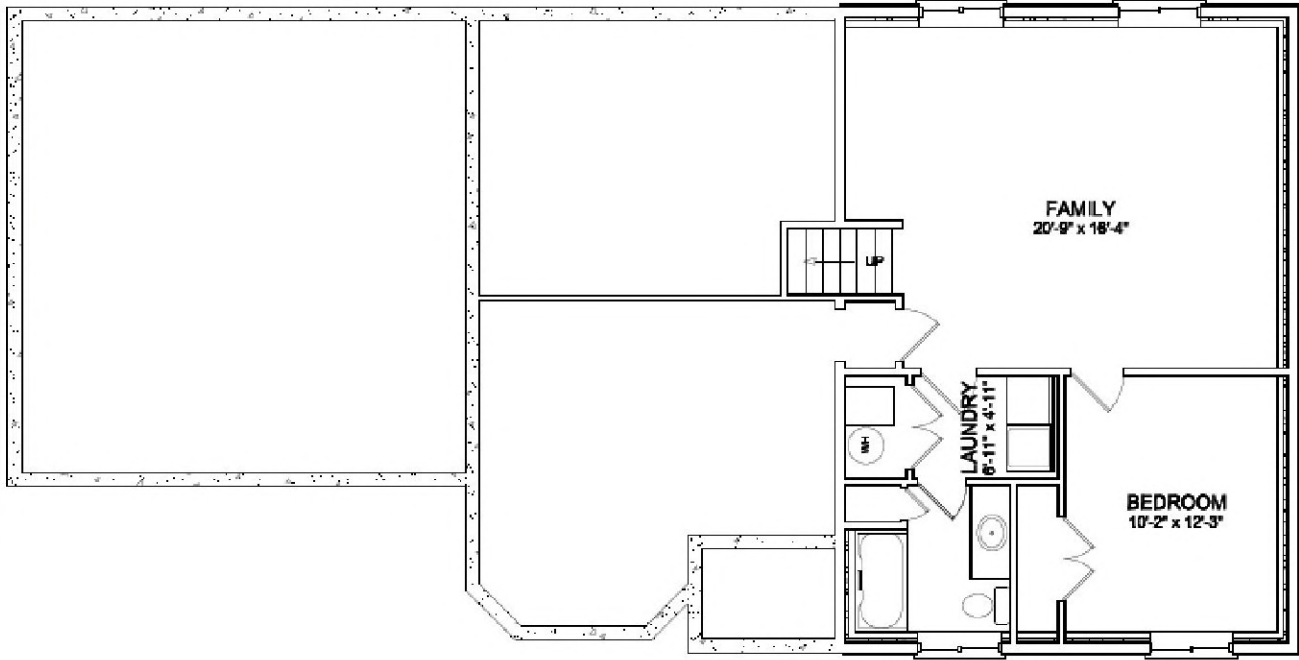

HIGHMARK CONSTRUCTION

- ◆ 1911 Sq Ft
- ◆ 3 Bedrooms on Upper Level, 1 in Basement
- ◆ 3 Bathrooms
- ◆ Vaulted Ceilings

Oxford

HIGHMARK CONSTRUCTION

For more Information please contact
Jared at 764-9200 or 753-3131
jared@mv399.com
www.highmarknow.com