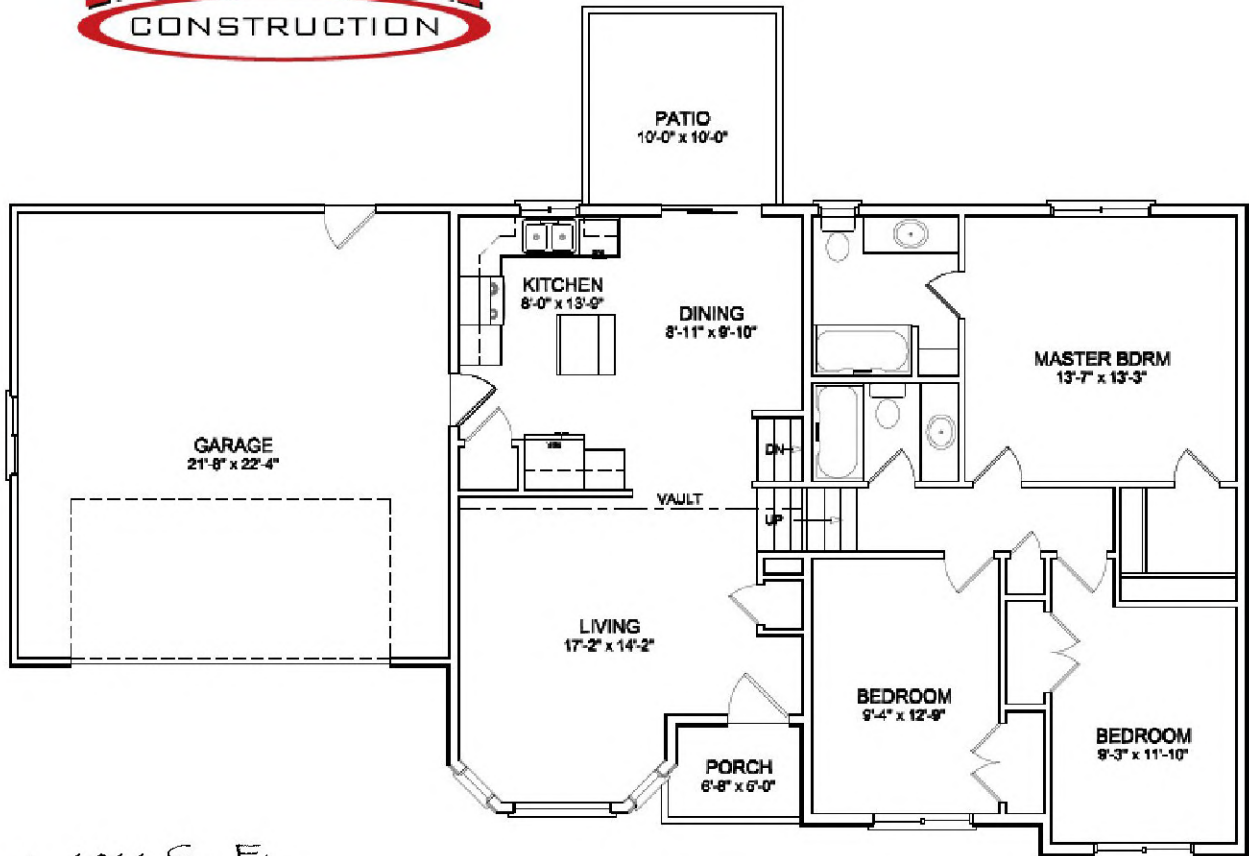

HIGHMARK CONSTRUCTION

- ◆ 1911 Sq Ft
- ◆ 3 Bedrooms on Upper Level, 1 in Basement
- ◆ 3 Bathrooms
- ◆ Vaulted Ceilings

Oxford

HIGHMARK CONSTRUCTION

For more Information please contact
Jared at 764-9200 or 753-3131
jared@mv399.com
www.highmarknow.com