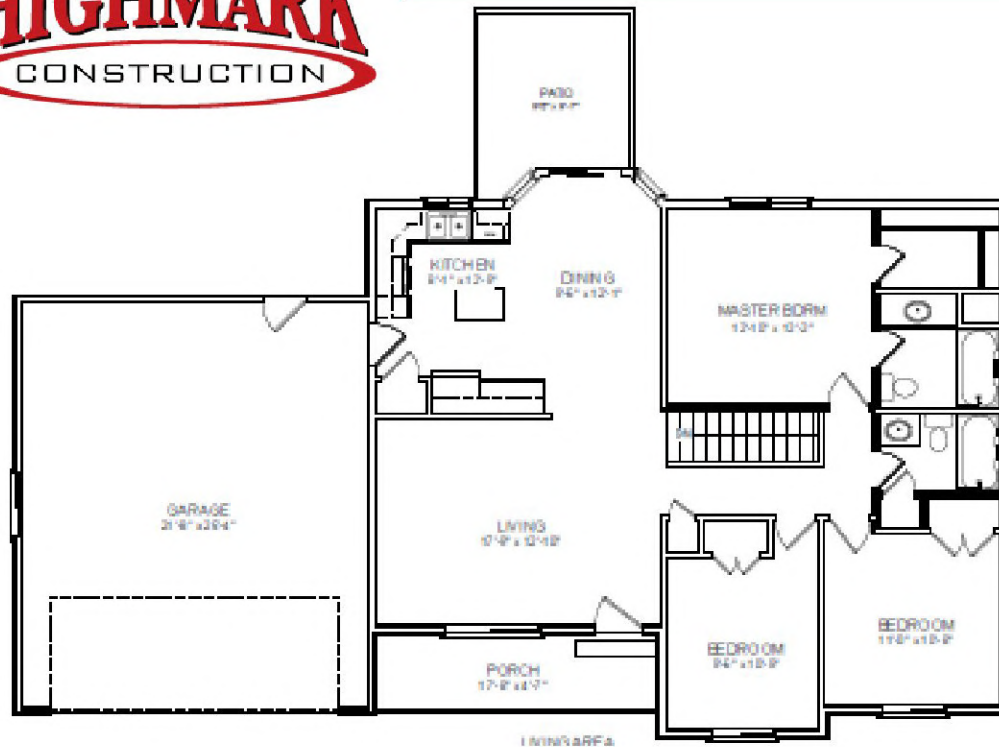

HIGHMARK CONSTRUCTION

Newport

- ◆ 2445 Sq Ft
- ◆ 3 Bedrooms on Main Level, 3 bedrooms in Basement
- ◆ 3 Bathrooms
- ◆ Walk-in Closet in Master Bedroom

HIGHMARK CONSTRUCTION

1/18/00 ADD'S

For more information please contact Jared at 764-9200 or 753-3131