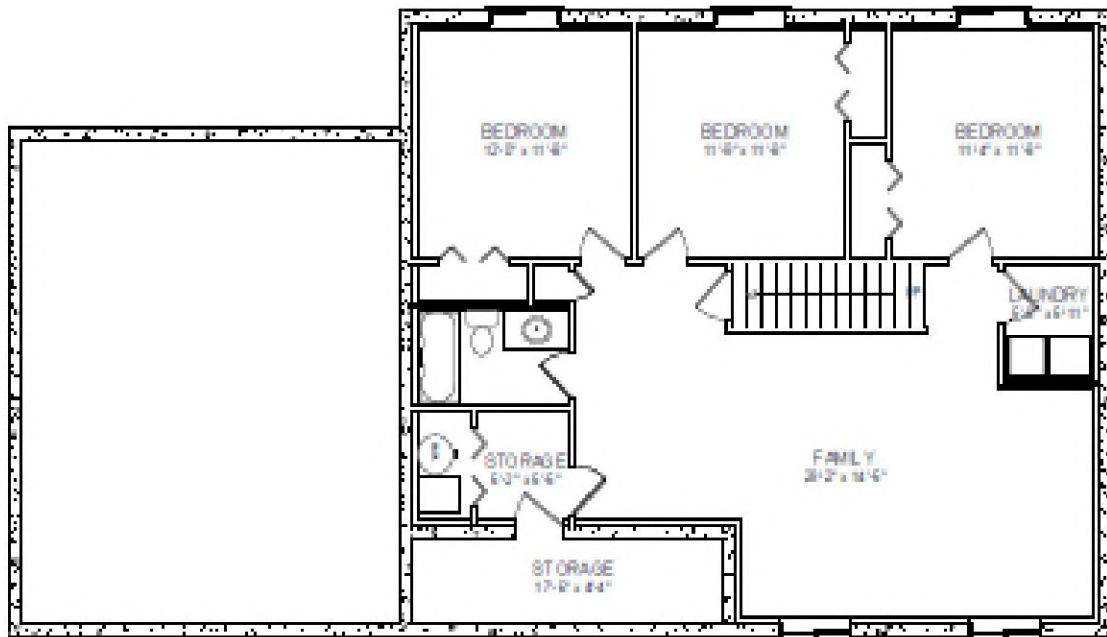

HIGHMARK CONSTRUCTION

Newport

- ◆ 2445 Sq Ft
- ◆ 3 Bedrooms on Main Level, 3 bedrooms in Basement
- ◆ 3 Bathrooms
- ◆ Walk-in Closet in Master Bedroom

HIGHMARK CONSTRUCTION

1/18/00 ADD'S

For more information please contact Jared at 764-9200 or 753-3131