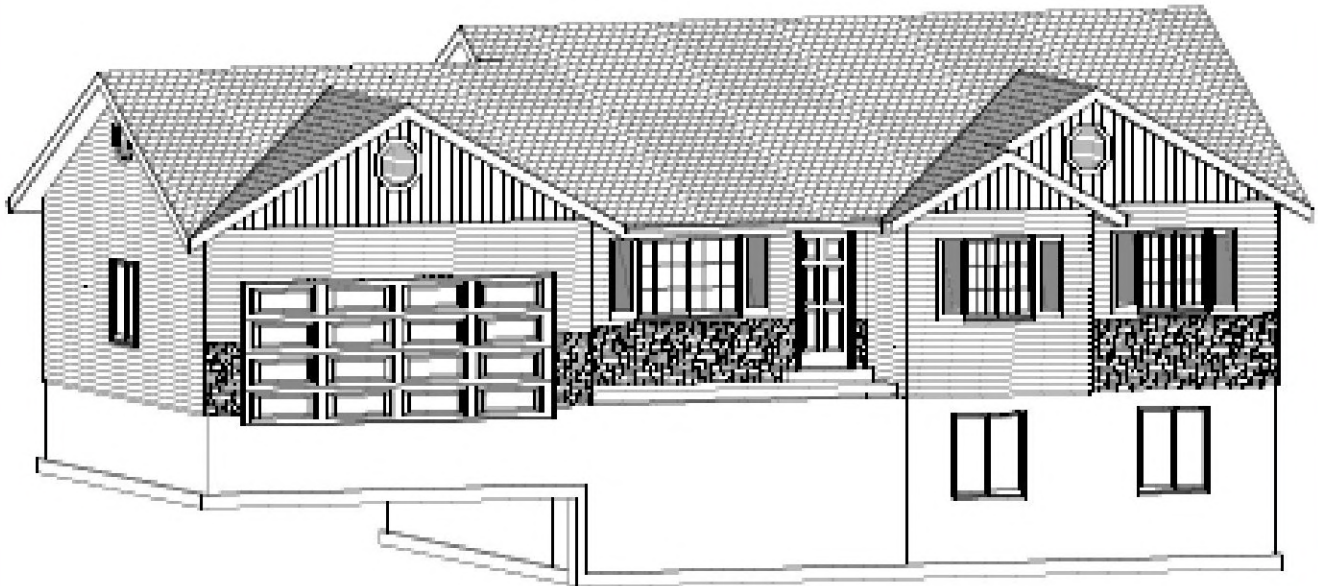

HIGHMARK CONSTRUCTION

Newport

- ◆ 2445 Sq Ft
- ◆ 3 Bedrooms on Main Level, 3 bedrooms in Basement
- ◆ 3 Bathrooms
- ◆ Walk-in Closet in Master Bedroom

HIGHMARK CONSTRUCTION

1/18/00 ADD'S

For more information please contact Jared at 764-9200 or 753-3131