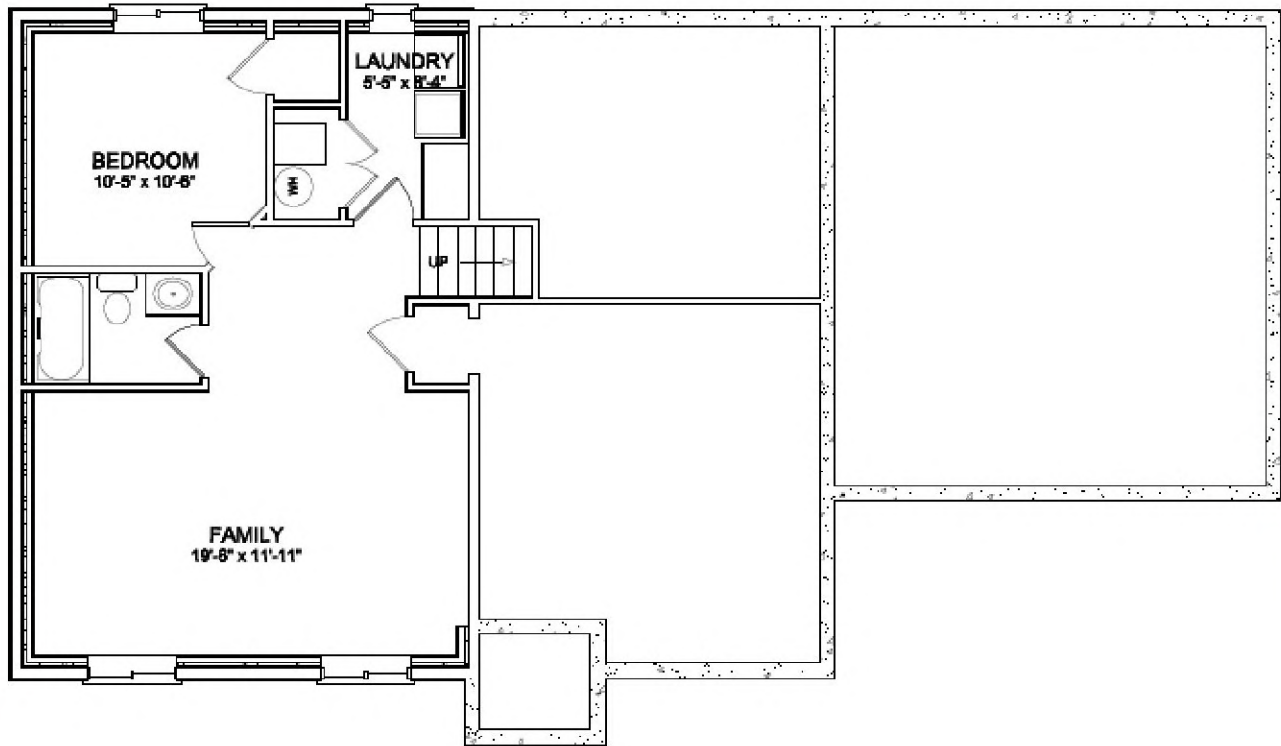

- ◆ 2057 Sq Ft
- ◆ 3 Bedrooms on Upper Level, 1 in Basement
- ◆ 3 Bathrooms
- ◆ Vaulted Ceilings
- ◆ Island Bar in Kitchen

Cambridge

HIGHMARK CONSTRUCTION

For more information please contact
Jared at 764-9200 or 753-3131
jared@mv399.com
www.highmarknow.com