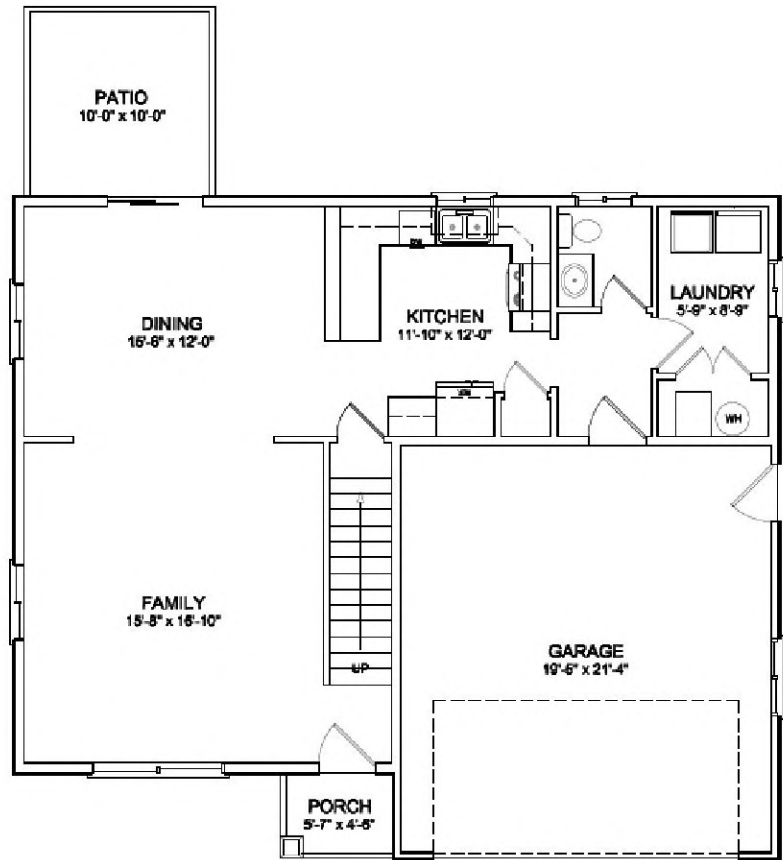

Brooke

- ◆ 2189 Total Sq Ft
- ◆ Four Bedrooms on Upper Level
- ◆ 2 1/2 Bathrooms
- ◆ Laundry on Main Level
- ◆ Family Room on upper and lower level

HIGHMARK CONSTRUCTION

For more information please contact Jared at
764-9200 or 753-3131
jared@mv399.com