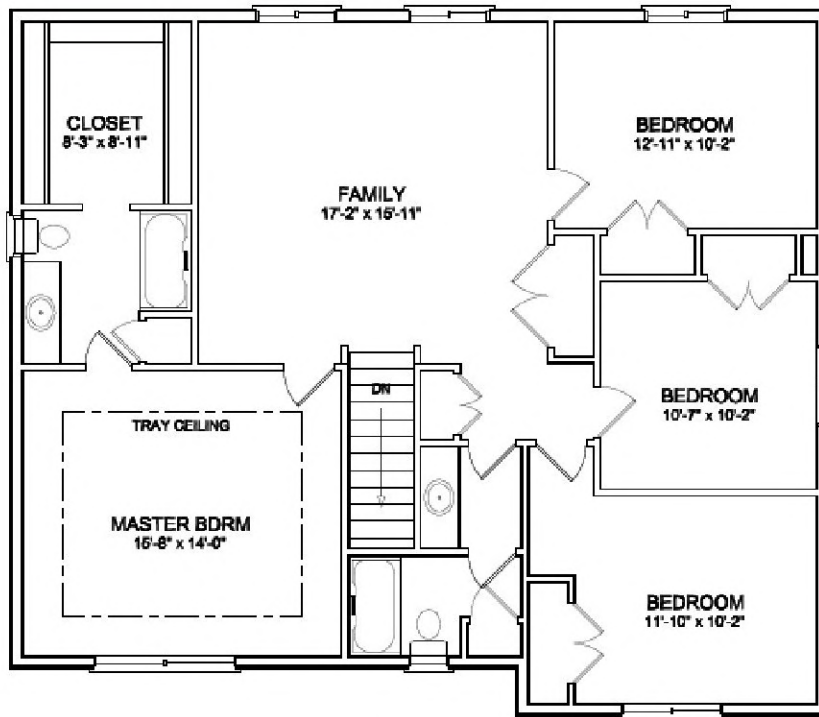

Brooke

- ◆ 2189 Total Sq Ft
- ◆ Four Bedrooms on Upper Level
- ◆ 2 1/2 Bathrooms
- ◆ Laundry on Main Level
- ◆ Family Room on upper and lower level

HIGHMARK CONSTRUCTION

For more information please contact Jared at
764-9200 or 753-3131
jared@mv399.com