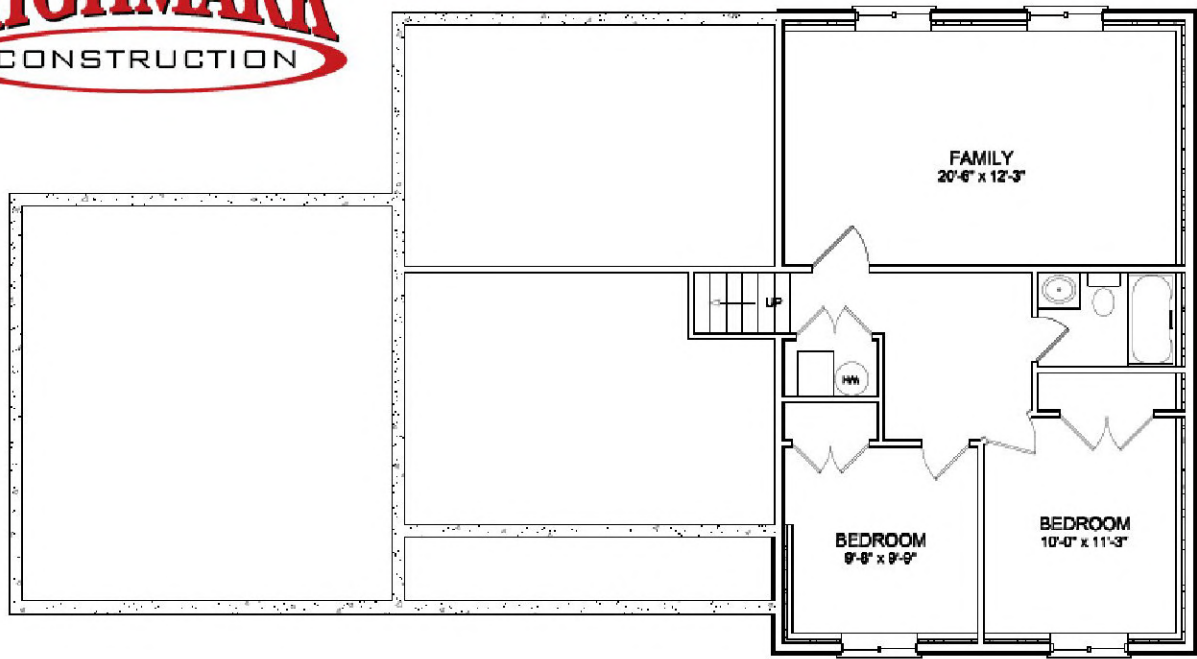

- ◆ 2057 Sq Ft
- ◆ 3 Bedrooms on Upper Level, 2 in Basement
- ◆ 3 Bathrooms
- ◆ Vaulted Ceilings
- ◆ Optional garage/laundry addition

Bradford

HIGHMARK CONSTRUCTION

For more information please contact
Jared at 764-9200 or 753-3131
jared@mv399.com
www.highmarknow.com