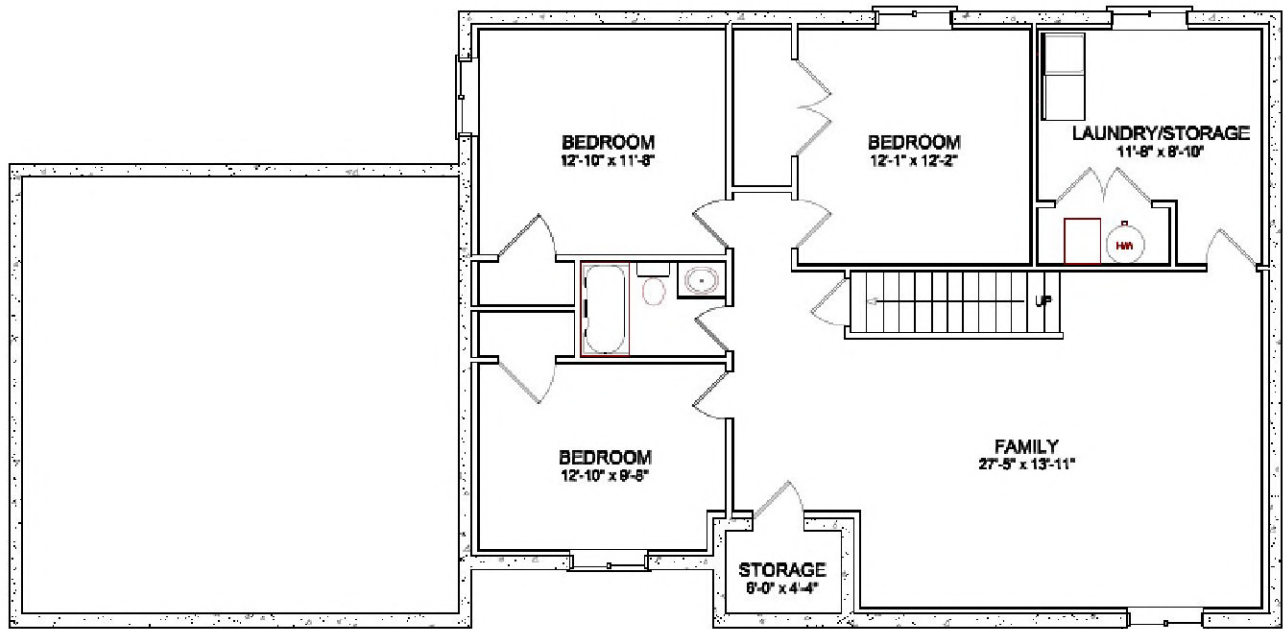

HIGHMARK CONSTRUCTION

- ◆ 2680 Sq Ft
- ◆ 3 Bedrooms on Upper Level, 3 in Basement
- ◆ 3 Bathrooms
- ◆ Open Floor Plan
- ◆ Optional garage/laundry addition

Bellevue I

HIGHMARK CONSTRUCTION

For more Information please contact
Jared at 764-9200 or 753-3131
jared@mv399.com
www.highmarknow.com