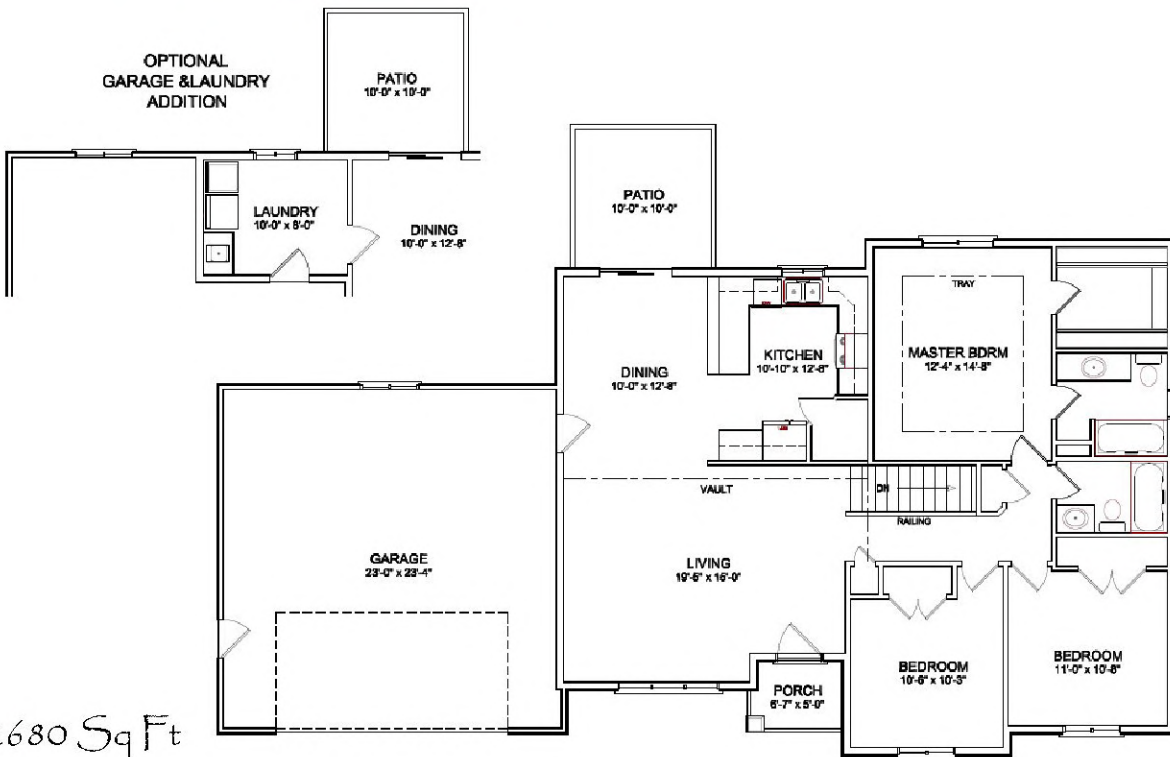

HIGHMARK CONSTRUCTION

- ◆ 2680 Sq Ft
- ◆ 3 Bedrooms on Upper Level, 3 in Basement
- ◆ 3 Bathrooms
- ◆ Open Floor Plan
- ◆ Optional garage/laundry addition

Bellevue I

HIGHMARK CONSTRUCTION

For more Information please contact
Jared at 764-9200 or 753-3131
jared@mv399.com
www.highmarknow.com