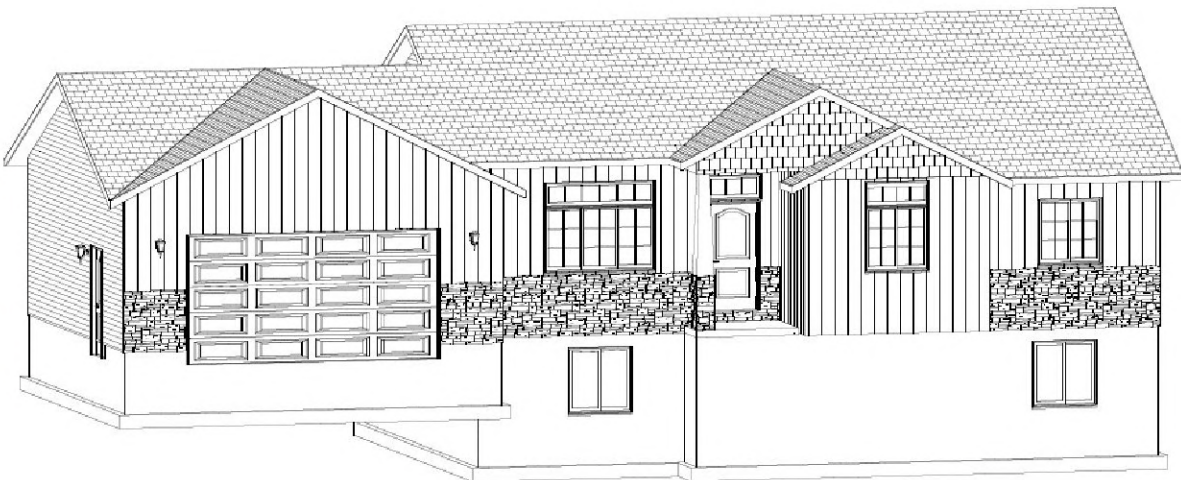

HIGHMARK CONSTRUCTION

- ◆ 2680 Sq Ft
- ◆ 3 Bedrooms on Upper Level, 3 in Basement
- ◆ 3 Bathrooms
- ◆ Open Floor Plan
- ◆ Optional garage/laundry addition

Bellevue I

HIGHMARK CONSTRUCTION

For more Information please contact
Jared at 764-9200 or 753-3131
jared@mv399.com
www.highmarknow.com